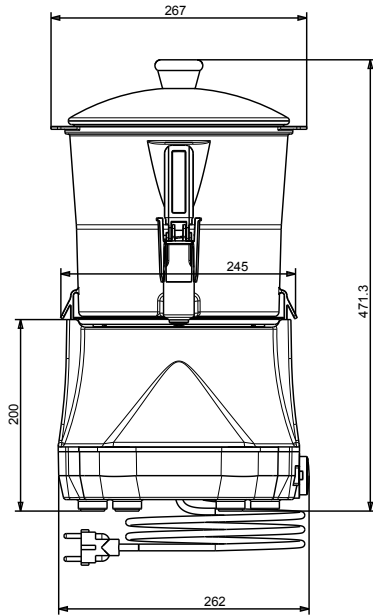

Hot Chocolate Dispenser
with 6 l bowl - UK plug

Short Form Specification

Item No. _____

6lt hot chocolate dispenser; compact design. Transparent and extractable bowl that can be easily put in the fridge during the night. The vertical tap is easy to clean and to disassemble. Delivered with UK plug.

APPROVAL: _____

Experience the Excellence
www.electroluxprofessional.com

Front

Side

Top

Electric

Supply voltage:

560047 (LOLA6UK) 220-240 V/1 ph/50 Hz

Electrical power max.:

0.85 kW

Key Information:

External dimensions, Width: 270 mm

External dimensions, Depth: 318 mm

External dimensions, Height: 465 mm

Net weight: 6.2 kg

Shipping weight: 8 kg

Shipping height: 530 mm

Shipping width: 350 mm

Shipping depth: 380 mm

Shipping volume: 0.07 m³