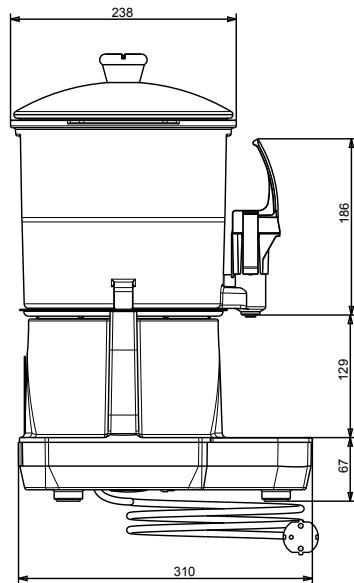

Hot Chocolate Dispenser
with 6 l bowl - UK plug

Short Form Specification

Item No. _____

6lt hot chocolate dispenser; compact design. Transparent and extractable bowl that can be easily put in the fridge during the night. The vertical tap is easy to clean and to disassemble. Delivered with UK plug.

APPROVAL: _____

Experience the Excellence
www.electroluxprofessional.com

Front

Side

Top

Electric

Supply voltage:

560047 (LOLA6UK) 220-240 V/1 ph/50 Hz

Electrical power max.:

0.85 kW

Key Information:

External dimensions, Width: 270 mm

External dimensions, Depth: 318 mm

External dimensions, Height: 465 mm

Net weight: 6.2 kg

Shipping weight: 8 kg

Shipping height: 530 mm

Shipping width: 350 mm

Shipping depth: 380 mm

Shipping volume: 0.07 m³