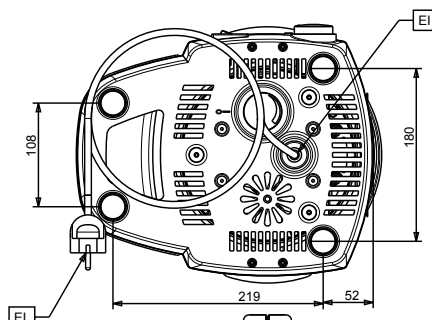

Hot Chocolate Dispenser
with 6 l bowl - UK plug

Short Form Specification

Item No. _____

6lt hot chocolate dispenser; compact design. Transparent and extractable bowl that can be easily put in the fridge during the night. The vertical tap is easy to clean and to disassemble. Delivered with UK plug.

APPROVAL: _____

Experience the Excellence
www.electroluxprofessional.com

Front

Side

Top

Electric

Supply voltage:

560047 (LOLA6UK) 220-240 V/1 ph/50 Hz

Electrical power max.:

0.85 kW

Key Information:

External dimensions, Width: 270 mm

External dimensions, Depth: 318 mm

External dimensions, Height: 465 mm

Net weight: 6.2 kg

Shipping weight: 8 kg

Shipping height: 530 mm

Shipping width: 350 mm

Shipping depth: 380 mm

Shipping volume: 0.07 m³